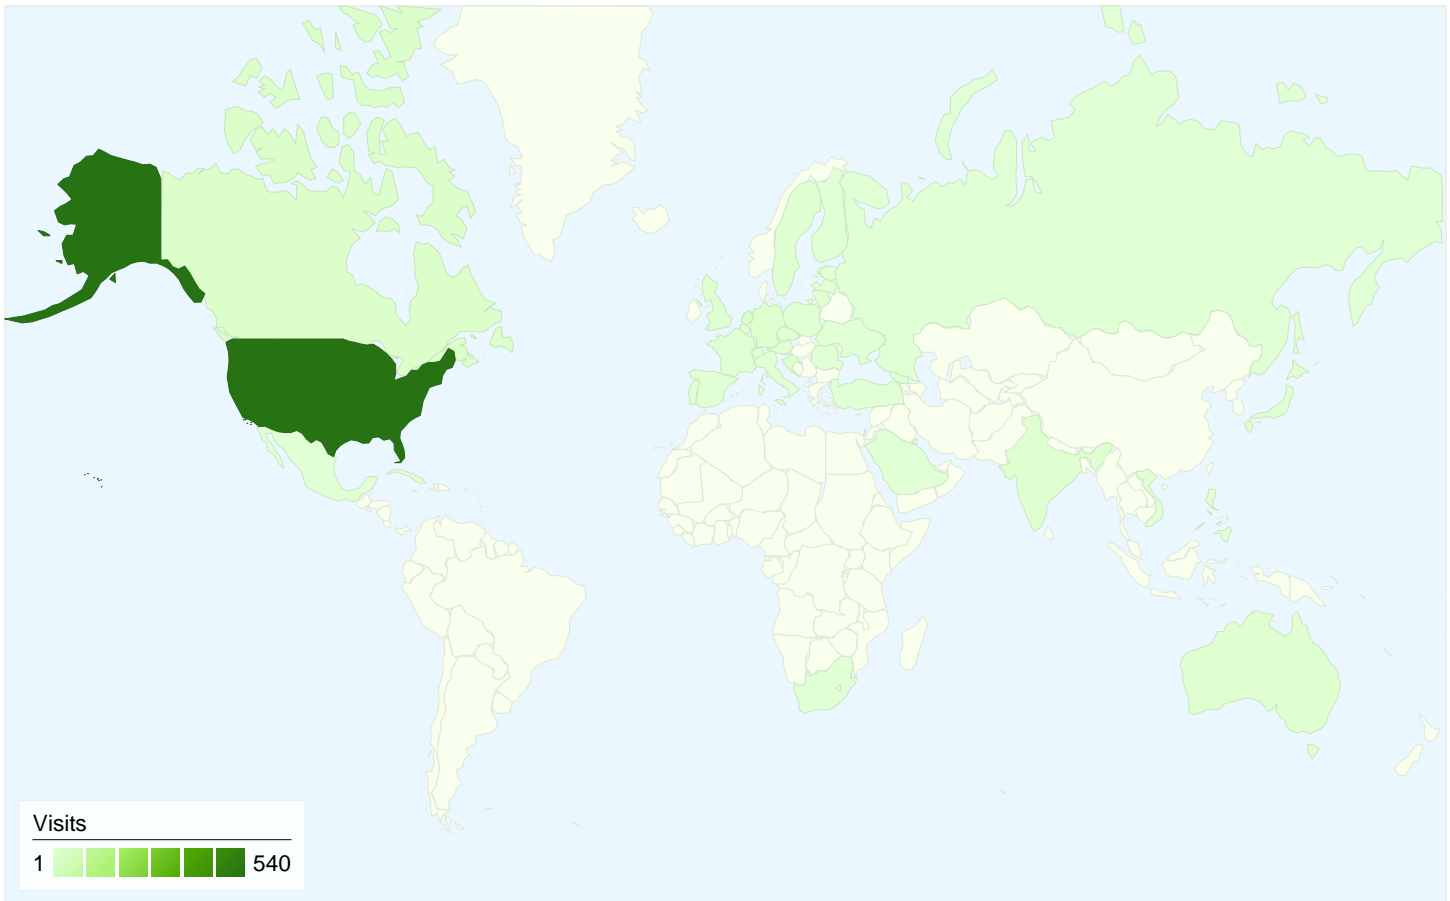

672 visits came from 39 countries/territories

Site Usage

Visits	Pages/Visit	Avg. Time on Site	% New Visits	Bounce Rate	
672 % of Site Total: 100.00%	11.00 Site Avg: 11.00 (0.00%)	00:14:53 Site Avg: 00:14:53 (0.00%)	74.55% Site Avg: 74.55% (0.00%)	54.17% Site Avg: 54.17% (0.00%)	
Country/Territory	Visits	Pages/Visit	Avg. Time on Site	% New Visits	Bounce Rate
United States	540	12.97	00:18:36	71.48%	56.48%
Canada	18	2.67	00:01:09	88.89%	55.56%
Netherlands	17	5.00	00:08:36	70.59%	23.53%
Germany	11	2.64	00:00:24	90.91%	54.55%
Croatia	9	1.67	00:00:16	66.67%	55.56%
Australia	7	2.57	00:00:37	100.00%	42.86%
India	7	4.29	00:04:53	85.71%	42.86%
United Kingdom	6	4.67	00:01:40	100.00%	50.00%
Sweden	5	2.20	00:00:49	80.00%	20.00%
Japan	5	1.80	00:02:12	80.00%	80.00%