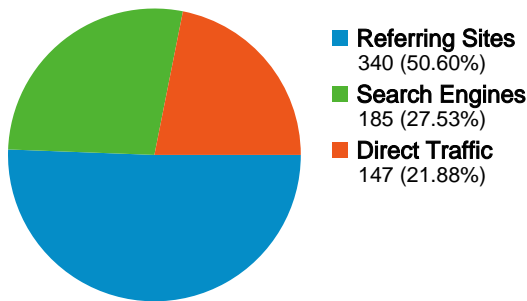

Site Usage

672 Visits

11.00 Pages/Visit

54.17% Bounce Rate

7,390 Pageviews

00:14:53 Avg. Time on Site

74.55% % New Visits

Traffic Sources Overview

Map Overlay world

Referring Sites

Source	Visits	% visits
solucija.com	123	36.18%
digg.com	61	17.94%
messages.finance.yahoo.com	43	12.65%
reddit.com	32	9.41%
adamparish.org	18	5.29%

Search Engines

Source	Visits	% visits
google	171	92.43%
aol	7	3.78%
msn	3	1.62%
live	2	1.08%
search	1	0.54%

672 visits came from 39 countries/territories

Site Usage

Visits	Pages/Visit	Avg. Time on Site	% New Visits	Bounce Rate	
672 % of Site Total: 100.00%	11.00 Site Avg: 11.00 (0.00%)	00:14:53 Site Avg: 00:14:53 (0.00%)	74.55% Site Avg: 74.55% (0.00%)	54.17% Site Avg: 54.17% (0.00%)	
Country/Territory	Visits	Pages/Visit	Avg. Time on Site	% New Visits	Bounce Rate
United States	540	12.97	00:18:36	71.48%	56.48%
Canada	18	2.67	00:01:09	88.89%	55.56%
Netherlands	17	5.00	00:08:36	70.59%	23.53%
Germany	11	2.64	00:00:24	90.91%	54.55%
Croatia	9	1.67	00:00:16	66.67%	55.56%
Australia	7	2.57	00:00:37	100.00%	42.86%
India	7	4.29	00:04:53	85.71%	42.86%
United Kingdom	6	4.67	00:01:40	100.00%	50.00%
Sweden	5	2.20	00:00:49	80.00%	20.00%
Japan	5	1.80	00:02:12	80.00%	80.00%

Search sent 185 total visits via 6 sources

Site Usage

Source	Visits	Pages/Visit	Avg. Time on Site	% New Visits	Bounce Rate
google	171	15.96	00:19:40	63.74%	49.12%
aol	7	3.14	00:02:06	71.43%	71.43%
msn	3	3.00	00:02:28	100.00%	0.00%
live	2	1.00	00:03:02	100.00%	50.00%
search	1	1.00	00:00:00	100.00%	100.00%
yahoo	1	6.00	00:01:25	100.00%	0.00%