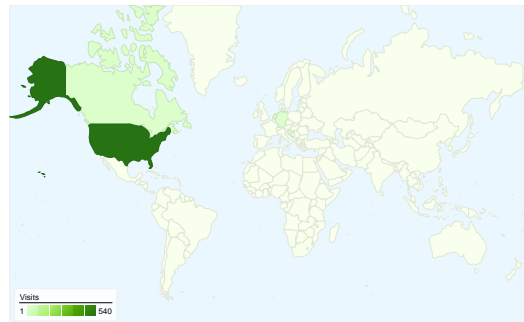

Site Usage

672 Visits

11.00 Pages/Visit

54.17% Bounce Rate

7,390 Pageviews

00:14:53 Avg. Time on Site

74.55% % New Visits

Traffic Sources Overview

Map Overlay world

Referring Sites

Source	Visits	% visits
solucija.com	123	36.18%
digg.com	61	17.94%
messages.finance.yahoo.com	43	12.65%
reddit.com	32	9.41%
adamparish.org	18	5.29%

Search Engines

Source	Visits	% visits
google	171	92.43%
aol	7	3.78%
msn	3	1.62%
live	2	1.08%
search	1	0.54%

672 visits came from 39 countries/territories

Site Usage

Visits	Pages/Visit	Avg. Time on Site	% New Visits	Bounce Rate	
672 % of Site Total: 100.00%	11.00 Site Avg: 11.00 (0.00%)	00:14:53 Site Avg: 00:14:53 (0.00%)	74.55% Site Avg: 74.55% (0.00%)	54.17% Site Avg: 54.17% (0.00%)	
Country/Territory	Visits	Pages/Visit	Avg. Time on Site	% New Visits	Bounce Rate
United States	540	12.97	00:18:36	71.48%	56.48%
Canada	18	2.67	00:01:09	88.89%	55.56%
Netherlands	17	5.00	00:08:36	70.59%	23.53%
Germany	11	2.64	00:00:24	90.91%	54.55%
Croatia	9	1.67	00:00:16	66.67%	55.56%
Australia	7	2.57	00:00:37	100.00%	42.86%
India	7	4.29	00:04:53	85.71%	42.86%
United Kingdom	6	4.67	00:01:40	100.00%	50.00%
Sweden	5	2.20	00:00:49	80.00%	20.00%
Japan	5	1.80	00:02:12	80.00%	80.00%