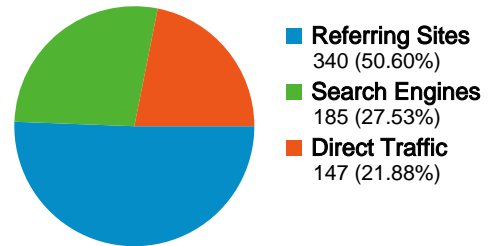

Site Usage

672 Visits

11.00 Pages/Visit

54.17% Bounce Rate

7,390 Pageviews

00:14:53 Avg. Time on Site

74.55% % New Visits

Traffic Sources Overview

Map Overlay world

Referring Sites

Source	Visits	% visits
solucija.com	123	36.18%
digg.com	61	17.94%
messages.finance.yahoo.com	43	12.65%
reddit.com	32	9.41%
adamparish.org	18	5.29%

Search Engines

Source	Visits	% visits
google	171	92.43%
aol	7	3.78%
msn	3	1.62%
live	2	1.08%
search	1	0.54%

Content Overview

Pages	Pageviews	% Pageviews
/	1,277	17.28%
/reit-directory.php	649	8.78%
/administration/	445	6.02%
/reit-blog/	255	3.45%
/home/	253	3.42%

Keywords

Keyword	Visits	% visits
"jack cassidy" + reit	19	10.27%
reit directory	19	10.27%
reit news	19	10.27%
apartment reits july 2007	7	3.78%
american home mortgage	5	2.70%

All traffic sources sent a total of 672 visits

-  **21.88%** Direct Traffic
-  **50.60%** Referring Sites
-  **27.53%** Search Engines

Top Traffic Sources

Sources	Visits	% visits	Keywords	Visits	% visits
google (organic)	171	25.45%	reit news	19	10.27%
(direct) ((none))	147	21.88%	"jack cassidy" + reit	19	10.27%
solucija.com (referral)	123	18.30%	reit directory	19	10.27%
digg.com (referral)	61	9.08%	apartment reits july 2007	7	3.78%
messages.finance.yahoo.com	43	6.40%	reit analysis	5	2.70%